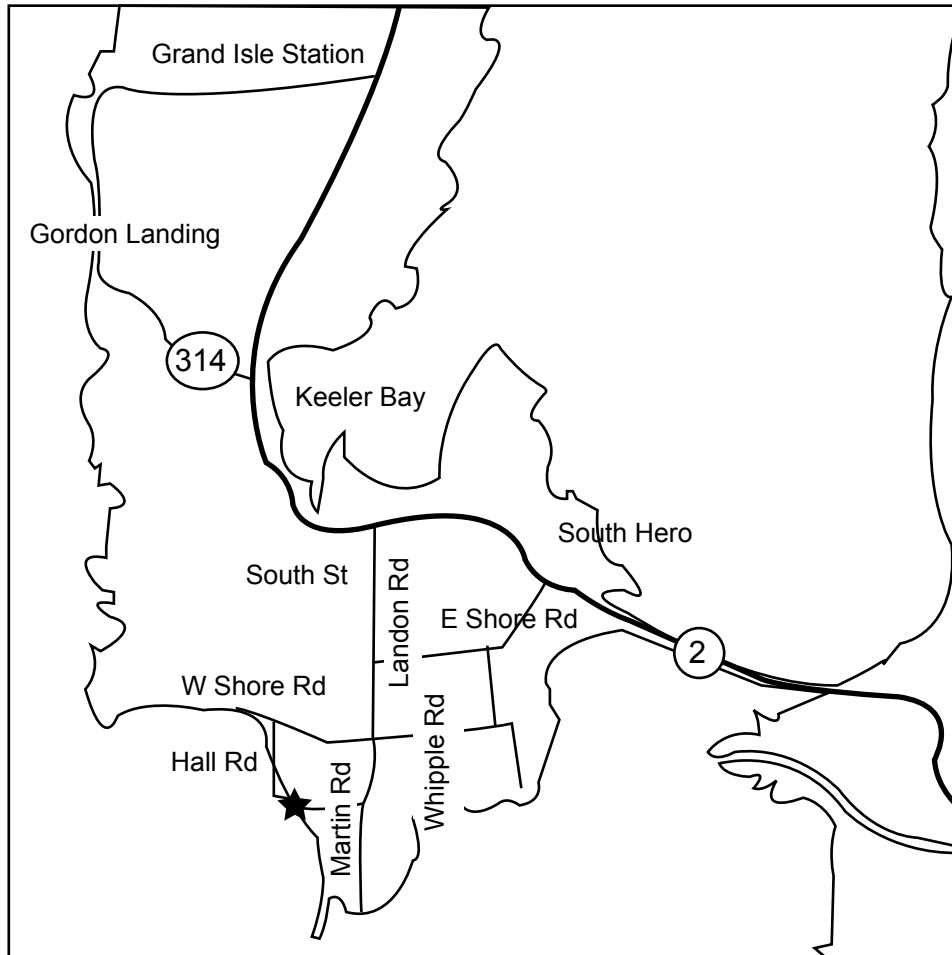

LAKE CHAMPLAIN RENTAL

Contact:

Karen & Greg

Phone: 802-899-3730

Email: kvymail@together.net

Camp Location:

53 Sunset Beach Rd.

S.Hero, VT 05486

Directions from I-89:

1. Turn right on ramp to I-89 and go 20 miles
2. Continue on ramp to Theodore Roosevelt Hwy, US-2 and go 7 miles
3. Turn left on Landon Rd and go 1.7 miles
4. Turn left on South St and go 1.3 miles
5. Turn right on Martin Rd and go 0.6 miles
6. Bear right on Sunset Beach and go 180 feet to 53 Sunset Beach Rd